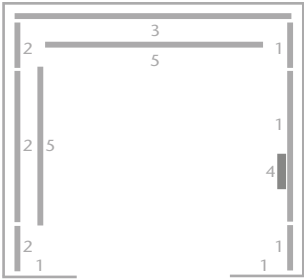

E011

SUNRISE

CEILING

Type: LF94

Material: Asturias Satin (F) stainless steel

Light type: T5 fluorescent tubes

WALLS

1. Asturias Satin (F) stainless steel

2. Mist Grey (L74) laminate

3. Mirror polished stainless steel

FLOOR

Sage Green (VF9) vinyl

CAR OPERATING PANEL

4. KSS D20 partial height COP

Pattern: Mosaic

Color: Mist Green