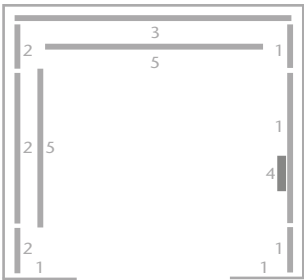

E031

TWILIGHT

CEILING

Type: LF97

Material: Asturias Satin (F) stainless steel

Light type: LED (square)

WALLS

1. Asturias Satin (F) stainless steel

2. Bark Brown (L75) laminate

3. Mirror polished stainless steel

FLOOR

Glax Red (VF8) vinyl

CAR OPERATING PANEL

4. KSS D20 partial height COP

Pattern: Mosaic

Color: Mist Green